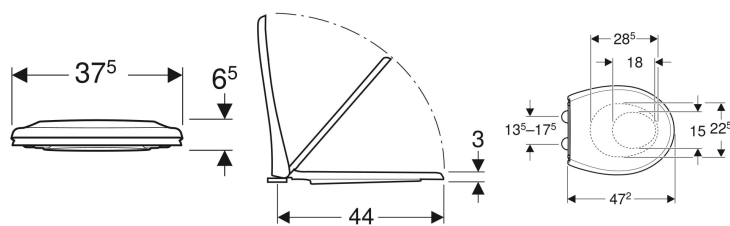

**Geberit Selnova WC seat with seat ring for children, fastening from above**

Example image

- Integrated magnets to secure the child seat ring in place

**Characteristics**

- Overlapping WC lid
- Adapted for the use of a child with a small seat ring

**Technical data**

Product material | Duroplast

Art. no.	Colour / surface	Quick-release hinges	Soft-closing mechanism	Fastening	Hinge material
500.339.01.1	white	yes	yes	from above	Brass chrome-plated