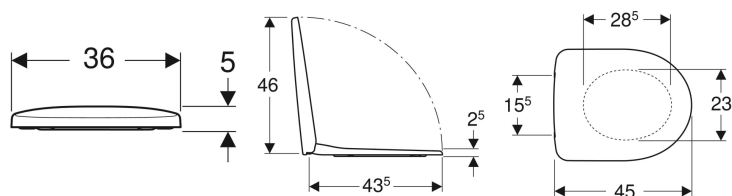

Geberit Selnova WC seat, fastening from above

Example image

Product material

| Duroplast

Technical data

Art. no.	Colour / surface	Quick-release hinges	Soft-closing mechanism	Fastening	Hinge material
500.333.01.1	white	no	yes	from above	Brass chrome-plated
500.337.01.1	white	no	no	from above	Stainless steel
500.335.01.1	white	yes	yes	from above	Brass chrome-plated