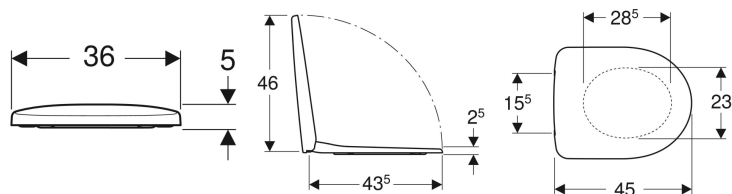

Geberit Selnova WC seat, fastening from below

Example image

Product material

| Duroplast

Technical data

Art. no.	Colour / surface	Soft-closing mechanism	Fastening	Hinge material
500.331.01.1	white	no	from below	Stainless steel