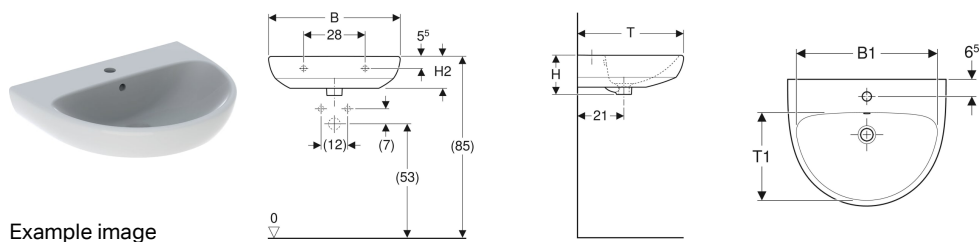

Geberit Selnova washbasin

Example image

Characteristics

- Can be combined with half pedestal
- Can be combined with full pedestal

Technical data

Product material

Vitreous china

Art. no.	Colour / surface	Tap hole	Overflow	B	B1	H	H1	H2	H3	T	T1
501.060.00.6	white	centred	visible	55 cm	47.5 cm	18 cm	84 cm	14.5 cm	78.5 cm	44 cm	29 cm
501.400.00.6	white	left and right	visible	55 cm	47.5 cm	18 cm	84 cm	14.5 cm	78.5 cm	44 cm	29 cm
501.401.00.6	white	centred	visible	60 cm	53.5 cm	18 cm	83 cm	14.5 cm	77.5 cm	48 cm	33 cm
501.402.00.7	white	left and right	visible	60 cm	53.5 cm	18 cm	83 cm	14.5 cm	77.5 cm	48 cm	33 cm
500.297.01.7	white	centred	visible	65 cm	58 cm	18.5 cm	85.5 cm	15 cm	80 cm	50 cm	35 cm
501.403.00.7	white	left and right	visible	65 cm	58 cm	18.5 cm	85.5 cm	15 cm	80 cm	50 cm	35 cm