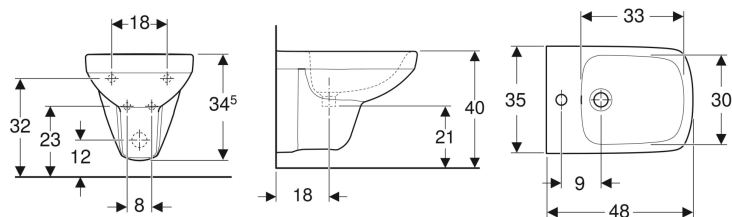

**Geberit Selnova Compact wall-hung bidet, small projection, square design**

Example image

**Application purposes**

- For single-hole taps with flexible hoses

**Characteristics**

- Wall-hung

- Hidden water supply connection
- Small projection

**Technical data**

Product material | Vitreous china

Art. no.	Colour / surface	Overflow	B	H	T
500.272.01.7	white	visible	35 cm	34.5 cm	48 cm

**Accessories**

- Geberit fastening material for wall-hung WCs and wall-hung bidets