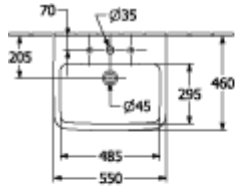

O.NOVO WASHBASINS ANGULAR

PRODUCT INFORMATION

| | |
|--------------------------------------|---|
| Article title | Villeroy & Boch O.novo Washbasins, 550 x 460 x 175 mm, White Alpin, with overflow, unpolished |
| Article number | 4A415501 |
| Assembly / Assembly type | wall-mounted |
| Scope of delivery | 1x washbasin |
| Depth in mm | 460 |
| Width in mm | 550 |
| Height in mm | 175 |
| Interior depth | 135 |
| Collection | O.novo |
| Product designation | Washbasins |
| Suitable for | 3-hole mixer |
| Material | Sanitary ceramics |
| surface | glossy |
| With overflow | Yes |
| Shape | Angular |
| Colour designation | White Alpin |
| Antibacterial surface (with AntiBac) | No |
| Easy surface cleaning (CeramicPlus) | No |
| Number of tap holes punched through | 1 |
| Number of tap holes pre-drilled | 2 |
| Underside of washbasin | unpolished |
| Number of bowls | 1 |

TECHNICAL DRAWINGS

4A415501

4A415501