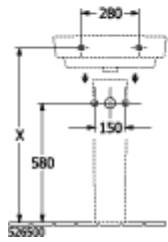

O.NOVO WASHBASINS ANGULAR

PRODUCT INFORMATION

| | |
|--------------------------------------|---|
| Article title | Villeroy & Boch O.novo Washbasins, 550 x 460 x 175 mm, White Alpin, with overflow, unpolished |
| Article number | 4A415501 |
| Assembly / Assembly type | wall-mounted |
| Scope of delivery | 1x washbasin |
| Depth in mm | 460 |
| Width in mm | 550 |
| Height in mm | 175 |
| Interior depth | 135 |
| Collection | O.novo |
| Product designation | Washbasins |
| Suitable for | 3-hole mixer |
| Material | Sanitary ceramics |
| surface | glossy |
| With overflow | Yes |
| Shape | Angular |
| Colour designation | White Alpin |
| Antibacterial surface (with AntiBac) | No |
| Easy surface cleaning (CeramicPlus) | No |
| Number of tap holes punched through | 1 |
| Number of tap holes pre-drilled | 2 |
| Underside of washbasin | unpolished |
| Number of bowls | 1 |

TECHNICAL DRAWINGS

4A415501

4A415501