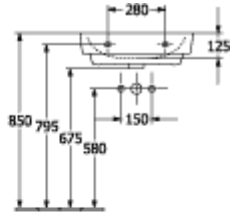

O.NOVO WASHBASINS ANGULAR

PRODUCT INFORMATION

| | |
|--------------------------------------|---|
| Article title | Villeroy & Boch O.novo Washbasins, 550 x 460 x 175 mm, White Alpin, with overflow, unpolished |
| Article number | 4A415501 |
| Assembly / Assembly type | wall-mounted |
| Scope of delivery | 1x washbasin |
| Depth in mm | 460 |
| Width in mm | 550 |
| Height in mm | 175 |
| Interior depth | 135 |
| Collection | O.novo |
| Product designation | Washbasins |
| Suitable for | 3-hole mixer |
| Material | Sanitary ceramics |
| surface | glossy |
| With overflow | Yes |
| Shape | Angular |
| Colour designation | White Alpin |
| Antibacterial surface (with AntiBac) | No |
| Easy surface cleaning (CeramicPlus) | No |
| Number of tap holes punched through | 1 |
| Number of tap holes pre-drilled | 2 |
| Underside of washbasin | unpolished |
| Number of bowls | 1 |

TECHNICAL DRAWINGS

4A415501

4A415501