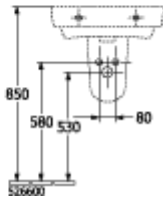

O.NOVO WASHBASINS ANGULAR

PRODUCT INFORMATION

| | |
|--------------------------------------|---|
| Article title | Villeroy & Boch O.novo Washbasins, 550 x 460 x 175 mm, White Alpin, with overflow, unpolished |
| Article number | 4A415501 |
| Assembly / Assembly type | wall-mounted |
| Scope of delivery | 1x washbasin |
| Depth in mm | 460 |
| Width in mm | 550 |
| Height in mm | 175 |
| Interior depth | 135 |
| Collection | O.novo |
| Product designation | Washbasins |
| Suitable for | 3-hole mixer |
| Material | Sanitary ceramics |
| surface | glossy |
| With overflow | Yes |
| Shape | Angular |
| Colour designation | White Alpin |
| Antibacterial surface (with AntiBac) | No |
| Easy surface cleaning (CeramicPlus) | No |
| Number of tap holes punched through | 1 |
| Number of tap holes pre-drilled | 2 |
| Underside of washbasin | unpolished |
| Number of bowls | 1 |

TECHNICAL DRAWINGS

4A415501

4A415501