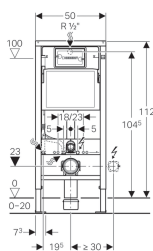

Geberit Duofix frame for wall-hung WC, 112 cm, with Delta concealed cistern 12 cm, flush plate Delta50

Application purposes

- For drywall construction
- For installation in part- or room-height prewall installations
- For installation in room-height installation walls
- For wall-hung WCs with connection dimensions in accordance with EN 33:2011
- For wall-hung WCs with projection up to 62 cm
- For floor constructions 0–20 cm

Characteristics

- Self-supporting frame, powder-coated
- Frame top open
- Frame with \varnothing 9 mm drilling holes for fastening in wood frame construction
- Frame with holes to receive Geberit Duofix wall anchors for elements with frame top open
- Frame prepared for support brackets for WC ceramic appliances with small contact surfaces
- Galvanized feet
- Feet adjustable 0–20 cm
- Foot plates made of plastic
- Foot plate depth suitable for installation in U-profiles UW 50
- Connection bend can be mounted without tools
- Concealed cistern with front actuation
- Concealed cistern fully insulated against condensation
- Cistern fulfils standard requirements in accordance with EN 14055, Class II

Technical data

Maximum operating temperature, water	25 °C
Flush volume, factory setting	5.8 and 3 l
Flush volume large, adjustment range	4.5 / 6 / 7.5 l
Flush volume small, adjustment range	3-4 l

Scope of delivery

- Angle stop valve R 1/2", with adaptor ring
- Protection box for service opening, made of polystyrene foam
- 2 distance bolts
- Flush plate Delta50
- 2 wall anchors
- Connection set for WC, \varnothing 90 mm
- Adaptor socket made of PE-HD, \varnothing 90 / 110 mm
- Connection bend 90° made of PE-HD, \varnothing 90 mm
- 2 protection plugs
- Cup for flush volume reduction 4.0 / 2.6 l
- Crossbar for panelling support
- 2 threaded rods M12
- Fastening material