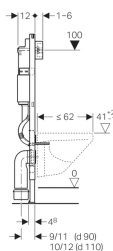

Geberit Duofix frame for wall-hung WC, 112 cm, with Delta concealed cistern 12 cm, flush plate Delta50

Application purposes

- For drywall construction
- For installation in part- or room-height prewall installations
- For installation in room-height installation walls
- For wall-hung WCs with connection dimensions in accordance with EN 33:2011
- For wall-hung WCs with projection up to 62 cm
- For floor constructions 0–20 cm

Characteristics

- Self-supporting frame, powder-coated
- Frame top open
- Frame with \varnothing 9 mm drilling holes for fastening in wood frame construction
- Frame with holes to receive Geberit Duofix wall anchors for elements with frame top open
- Frame prepared for support brackets for WC ceramic appliances with small contact surfaces
- Galvanized feet
- Feet adjustable 0–20 cm
- Foot plates made of plastic
- Foot plate depth suitable for installation in U-profiles UW 50
- Connection bend can be mounted without tools
- Concealed cistern with front actuation
- Concealed cistern fully insulated against condensation
- Cistern fulfils standard requirements in accordance with EN 14055, Class II

- Immediate post flush possible with factory setting
- Water supply connection on the rear or top centre
- Equipped with conduit pipe for feed pipe for connection of Geberit AquaClean shower toilets
- With fastening option for electrical connection

- Angle stop valve R 1/2", with adaptor ring
- Protection box for service opening, made of polystyrene foam
- 2 distance bolts
- Flush plate Delta50
- 2 wall anchors
- Connection set for WC, \varnothing 90 mm
- Adaptor socket made of PE-HD, \varnothing 90 / 110 mm
- Connection bend 90° made of PE-HD, \varnothing 90 mm
- 2 protection plugs
- Cup for flush volume reduction 4.0 / 2.6 l
- Crossbar for panelling support
- 2 threaded rods M12
- Fastening material