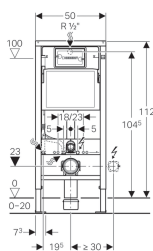

Geberit Duofix frame for wall-hung WC, 112 cm, with Delta concealed cistern 12 cm, flush plate Delta21

Application purposes

- For drywall construction
- For installation in part- or room-height prewall installations
- For installation in room-height installation walls
- For wall-hung WCs with connection dimensions in accordance with EN 33:2011
- For wall-hung WCs with projection up to 62 cm
- For floor constructions 0–20 cm

Characteristics

- Self-supporting frame, powder-coated
- Frame top open
- Frame with \varnothing 9 mm drilling holes for fastening in wood frame construction
- Frame with holes to receive Geberit Duofix wall anchors for elements with frame top open
- Frame prepared for support brackets for WC ceramic appliances with small contact surfaces
- Galvanized feet
- Feet adjustable 0–20 cm
- Foot plates made of plastic
- Foot plate depth suitable for installation in U-profiles UW 50
- Connection bend can be mounted without tools
- Concealed cistern with front actuation
- Concealed cistern fully insulated against condensation
- Cistern fulfils standard requirements in accordance with EN 14055, Class II

Technical data

Maximum operating temperature, water	25 °C
Flush volume, factory setting	5.8 and 3 l
Flush volume large, adjustment range	4.5 / 6 / 7.5 l
Flush volume small, adjustment range	3-4 l

Scope of delivery

- Angle stop valve R 1/2", with adaptor ring
- Protection box for service opening, made of polystyrene foam
- 2 distance bolts
- Flush plate Delta21
- 2 wall anchors
- Connection set for WC, \varnothing 90 mm
- Connection bend 90° made of PE-HD, \varnothing 90 mm
- Adaptor socket made of PE-HD, \varnothing 90 / 110 mm
- 2 protection plugs
- Cup for flush volume reduction 4.0 / 2.6 l
- Crossbar for panelling support
- 2 threaded rods M12
- Fastening material