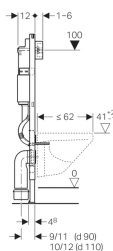

Geberit Duofix frame for wall-hung WC, 112 cm, with Delta concealed cistern 12 cm, flush plate Delta21

Application purposes

- For drywall construction
- For installation in part- or room-height prewall installations
- For installation in room-height installation walls
- For wall-hung WCs with connection dimensions in accordance with EN 33:2011
- For wall-hung WCs with projection up to 62 cm
- For floor constructions 0–20 cm

Characteristics

- Self-supporting frame, powder-coated
- Frame top open
- Frame with \varnothing 9 mm drilling holes for fastening in wood frame construction
- Frame with holes to receive Geberit Duofix wall anchors for elements with frame top open
- Frame prepared for support brackets for WC ceramic appliances with small contact surfaces
- Galvanized feet
- Feet adjustable 0–20 cm
- Foot plates made of plastic
- Foot plate depth suitable for installation in U-profiles UW 50
- Connection bend can be mounted without tools
- Concealed cistern with front actuation
- Concealed cistern fully insulated against condensation
- Cistern fulfils standard requirements in accordance with EN 14055, Class II

- Immediate post flush possible with factory setting
- Water supply connection on the rear or top centre
- Equipped with conduit pipe for feed pipe for connection of Geberit AquaClean shower toilets
- With fastening option for electrical connection

- Angle stop valve R 1/2", with adaptor ring
- Protection box for service opening, made of polystyrene foam
- 2 distance bolts
- Flush plate Delta21
- 2 wall anchors
- Connection set for WC, \varnothing 90 mm
- Connection bend 90° made of PE-HD, \varnothing 90 mm
- Adaptor socket made of PE-HD, \varnothing 90 / 110 mm
- 2 protection plugs
- Cup for flush volume reduction 4.0 / 2.6 l
- Crossbar for panelling support
- 2 threaded rods M12
- Fastening material