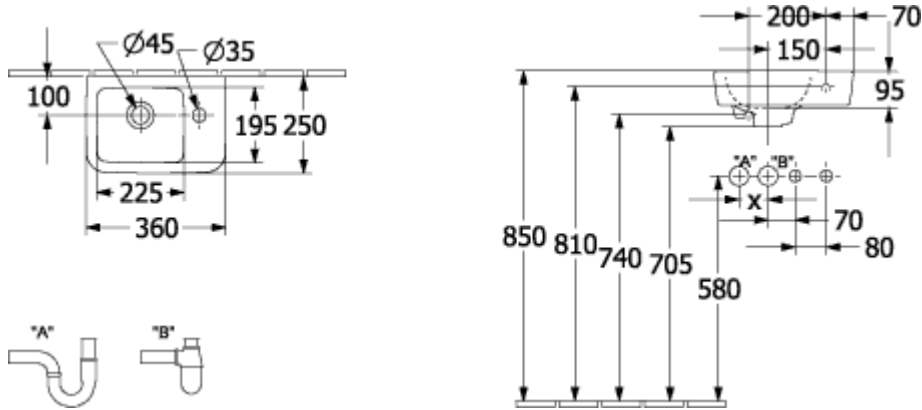

O.NOVO HANDWASHBASIN COMPACT ANGULAR

PRODUCT INFORMATION

Article title	Villeroy & Boch O.novo Handwashbasin Compact, 360 x 250 x 145 mm, White Alpin, with overflow, unpolished
Article number	43433601
Assembly / Assembly type	wall-mounted
Scope of delivery	1x washbasin
Depth in mm	250
Width in mm	360
Height in mm	145
Interior depth	135
Collection	O.novo
Product designation	Handwashbasin Compact
Suitable for	1-hole mixer
Material	Sanitary ceramics
surface	glossy
With overflow	Yes
Shape	Angular
Colour designation	White Alpin
Antibacterial surface (with AntiBac)	No
Easy surface cleaning (CeramicPlus)	No
Number of tap holes punched through	1
Underside of washbasin	unpolished
Number of bowls	1

TECHNICAL DRAWINGS

43433601

43433601