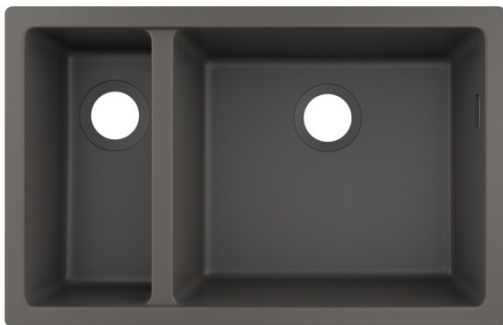

S51

S510-U635 Undermount sink 180/450

Surfaces: **stonegrey** Art. no. : **43433290**

Description

product features

- Material: SilicaTec
- Number of bowls: 1 main bowl and 1 additional bowl
- Sink depth: 190 mm
- Cut-out dimensions: 658 x 398 mm
- Cabinet size: 80 cm
- Installation type: undermount
- Position overflow: on the right side of the main bowl

Article Details

Price excl. VAT

£ 441.67

Product image