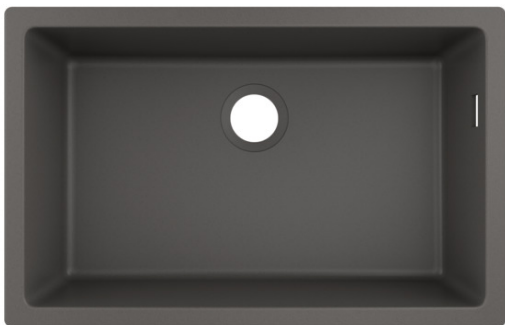

S51

S510-U660 Undermount sink 660

Surfaces: **stonegrey** Art. no. : **43432290**

Description

product features

- Material: SilicaTec
- Number of bowls: 1 main bowl
- Sink depth: 190 mm
- Cut-out dimensions: 658 x 398 mm
- Cabinet size: 80 cm
- Installation type: undermount
- Position overflow: on the right side of the bowl

Article Details

Price excl. VAT

£ 441.67

Product image