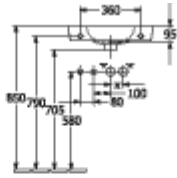

O.NOVO HANDWASHBASIN COMPACT ANGULAR

PRODUCT INFORMATION

Article title	Villeroy & Boch O.novo Handwashbasin Compact, 500 x 250 x 145 mm, White Alpin, with overflow, unpolished
Article number	4342R501
Assembly / Assembly type	wall-mounted
Scope of delivery	1x washbasin
Depth in mm	250
Width in mm	500
Height in mm	145
Interior depth	135
Collection	O.novo
Product designation	Handwashbasin Compact
Suitable for	1-hole mixer
Material	Sanitary ceramics
surface	glossy
With overflow	Yes
Shape	Angular
Colour designation	White Alpin
Antibacterial surface (with AntiBac)	No
Easy surface cleaning (CeramicPlus)	No
Number of tap holes punched through	1
Number of tap holes pre-drilled	1
Underside of washbasin	unpolished
Number of bowls	1

TECHNICAL DRAWINGS

4342R501

4342R501