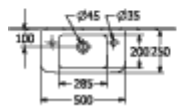

O.NOVO HANDWASHBASIN COMPACT ANGULAR

PRODUCT INFORMATION

Article title	Villeroy & Boch O.novo Handwashbasin Compact, 500 x 250 x 145 mm, White Alpin, with overflow, unpolished
Article number	4342R501
Assembly / Assembly type	wall-mounted
Scope of delivery	1x washbasin
Depth in mm	250
Width in mm	500
Height in mm	145
Interior depth	135
Collection	O.novo
Product designation	Handwashbasin Compact
Suitable for	1-hole mixer
Material	Sanitary ceramics
surface	glossy
With overflow	Yes
Shape	Angular
Colour designation	White Alpin
Antibacterial surface (with AntiBac)	No
Easy surface cleaning (CeramicPlus)	No
Number of tap holes punched through	1
Number of tap holes pre-drilled	1
Underside of washbasin	unpolished
Number of bowls	1

TECHNICAL DRAWINGS

4342R501

4342R501