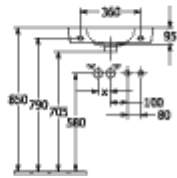

O.NOVO HANDWASHBASIN COMPACT ANGULAR

PRODUCT INFORMATION

Article title	Villeroy & Boch O.novo Handwashbasin Compact, 500 x 250 x 145 mm, White Alpin, with overflow, unpolished
Article number	4342R501
Assembly / Assembly type	wall-mounted
Scope of delivery	1x washbasin
Depth in mm	250
Width in mm	500
Height in mm	145
Interior depth	135
Collection	O.novo
Product designation	Handwashbasin Compact
Suitable for	1-hole mixer
Material	Sanitary ceramics
surface	glossy
With overflow	Yes
Shape	Angular
Colour designation	White Alpin
Antibacterial surface (with AntiBac)	No
Easy surface cleaning (CeramicPlus)	No
Number of tap holes punched through	1
Number of tap holes pre-drilled	1
Underside of washbasin	unpolished
Number of bowls	1

TECHNICAL DRAWINGS

4342R501

4342R501