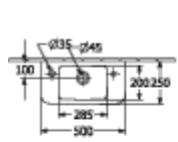

O.NOVO HANDWASHBASIN COMPACT ANGULAR

PRODUCT INFORMATION

Article title	Villeroy & Boch O.novo Handwashbasin Compact, 500 x 250 x 145 mm, White Alpin, with overflow, unpolished
Article number	4342R501
Assembly / Assembly type	wall-mounted
Scope of delivery	1x washbasin
Depth in mm	250
Width in mm	500
Height in mm	145
Interior depth	135
Collection	O.novo
Product designation	Handwashbasin Compact
Suitable for	1-hole mixer
Material	Sanitary ceramics
surface	glossy
With overflow	Yes
Shape	Angular
Colour designation	White Alpin
Antibacterial surface (with AntiBac)	No
Easy surface cleaning (CeramicPlus)	No
Number of tap holes punched through	1
Number of tap holes pre-drilled	1
Underside of washbasin	unpolished
Number of bowls	1

TECHNICAL DRAWINGS

4342R501

4342R501