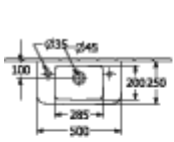

O.NOVO HANDWASHBASIN COMPACT ANGULAR

PRODUCT INFORMATION

Article title	Villeroy & Boch O.novo Handwashbasin Compact, 500 x 250 x 145 mm, White Alpin, with overflow, unpolished
Article number	4342L501
Assembly / Assembly type	wall-mounted
Scope of delivery	1x washbasin
Depth in mm	250
Width in mm	500
Height in mm	145
Interior depth	135
Collection	O.novo
Product designation	Handwashbasin Compact
Suitable for	1-hole mixer
Material	Sanitary ceramics
surface	glossy
With overflow	Yes
Shape	Angular
Colour designation	White Alpin
Antibacterial surface (with AntiBac)	No
Easy surface cleaning (CeramicPlus)	No
Number of tap holes punched through	1
Number of tap holes pre-drilled	1
Underside of washbasin	unpolished
Number of bowls	1

TECHNICAL DRAWINGS

4342L501

4342L501