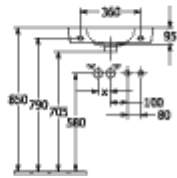

O.NOVO HANDWASHBASIN COMPACT ANGULAR

PRODUCT INFORMATION

Article title	Villeroy & Boch O.novo Handwashbasin Compact, 500 x 250 x 145 mm, White Alpin, with overflow, unpolished
Article number	4342L501
Assembly / Assembly type	wall-mounted
Scope of delivery	1x washbasin
Depth in mm	250
Width in mm	500
Height in mm	145
Interior depth	135
Collection	O.novo
Product designation	Handwashbasin Compact
Suitable for	1-hole mixer
Material	Sanitary ceramics
surface	glossy
With overflow	Yes
Shape	Angular
Colour designation	White Alpin
Antibacterial surface (with AntiBac)	No
Easy surface cleaning (CeramicPlus)	No
Number of tap holes punched through	1
Number of tap holes pre-drilled	1
Underside of washbasin	unpolished
Number of bowls	1

TECHNICAL DRAWINGS

4342L501

4342L501