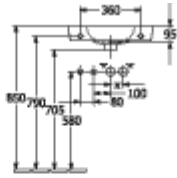

O.NOVO HANDWASHBASIN COMPACT ANGULAR

PRODUCT INFORMATION

Article title	Villeroy & Boch O.novo Handwashbasin Compact, 500 x 250 x 145 mm, White Alpin, with overflow, unpolished
Article number	4342L501
Assembly / Assembly type	wall-mounted
Scope of delivery	1x washbasin
Depth in mm	250
Width in mm	500
Height in mm	145
Interior depth	135
Collection	O.novo
Product designation	Handwashbasin Compact
Suitable for	1-hole mixer
Material	Sanitary ceramics
surface	glossy
With overflow	Yes
Shape	Angular
Colour designation	White Alpin
Antibacterial surface (with AntiBac)	No
Easy surface cleaning (CeramicPlus)	No
Number of tap holes punched through	1
Number of tap holes pre-drilled	1
Underside of washbasin	unpolished
Number of bowls	1

TECHNICAL DRAWINGS

4342L501

4342L501