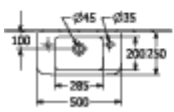

TECHNICAL DRAWINGS

4342L501