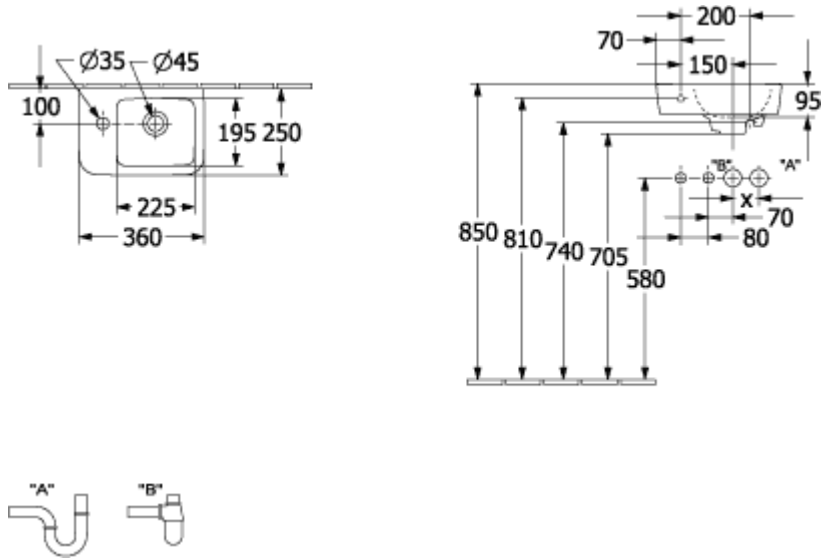

O.NOVO HANDWASHBASIN COMPACT ANGULAR

PRODUCT INFORMATION

Article title	Villeroy & Boch O.novo Handwashbasin Compact, 360 x 250 x 145 mm, White Alpin, with overflow, unpolished
Article number	43423601
Assembly / Assembly type	wall-mounted
Scope of delivery	1x washbasin
Depth in mm	250
Width in mm	360
Height in mm	145
Interior depth	135
Collection	O.novo
Product designation	Handwashbasin Compact
Suitable for	1-hole mixer
Material	Sanitary ceramics
surface	glossy
With overflow	Yes
Shape	Angular
Colour designation	White Alpin
Antibacterial surface (with AntiBac)	No
Easy surface cleaning (CeramicPlus)	No
Number of tap holes punched through	1
Underside of washbasin	unpolished
Number of bowls	1

TECHNICAL DRAWINGS

43423601

43423601