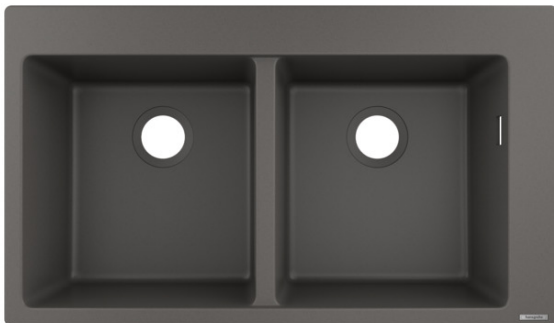

S51

S510-F770 Built-in sink 370/370

Surfaces: **stonegrey** Art. no. : **43316290**

Description

product features

- Material: SilicaTec
- Number of bowls: 2 main bowls
- Tap hole for drilling is predefined (see scale drawing)
- Sink depth: 190 mm
- Cut-out dimensions: 860 x 490 mm
- Cabinet size: 90 cm
- Installation type: topmount
- Position overflow: on the right side of the bowl

Article Details

Price excl. VAT

£ 433.33

Product image