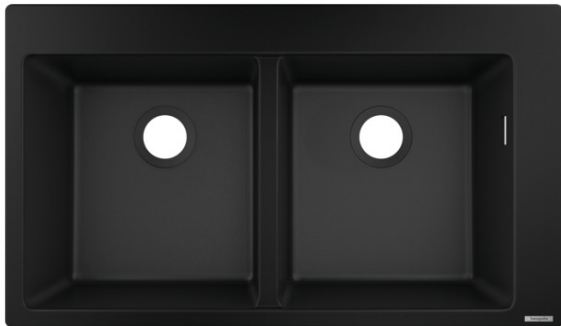

S51

S510-F770 Built-in sink 370/370

Surfaces: **graphiteblack** Art. no. : **43316170**

Description

product features

- Material: SilicaTec
- Number of bowls: 2 main bowls
- Tap hole for drilling is predefined (see scale drawing)
- Sink depth: 190 mm
- Cut-out dimensions: 860 x 490 mm
- Cabinet size: 90 cm
- Installation type: topmount
- Position overflow: on the right side of the bowl

Article Details

Price excl. VAT

£ 433.33

Product image