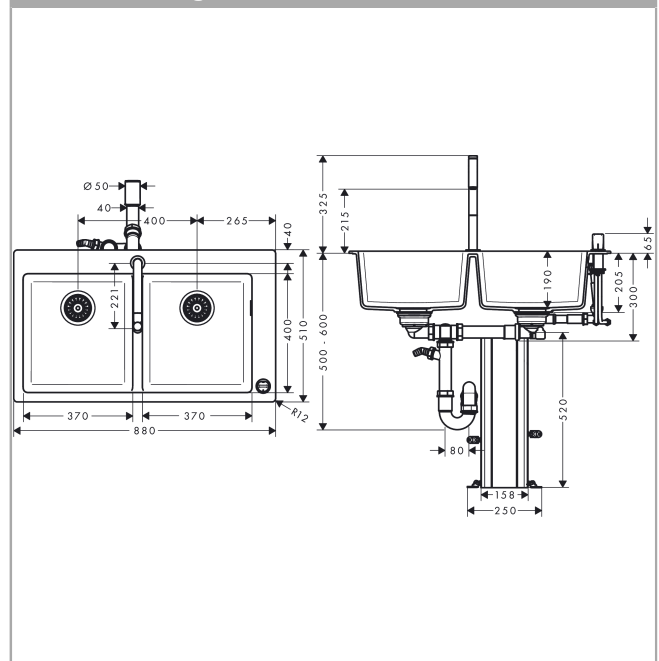

Scale drawing