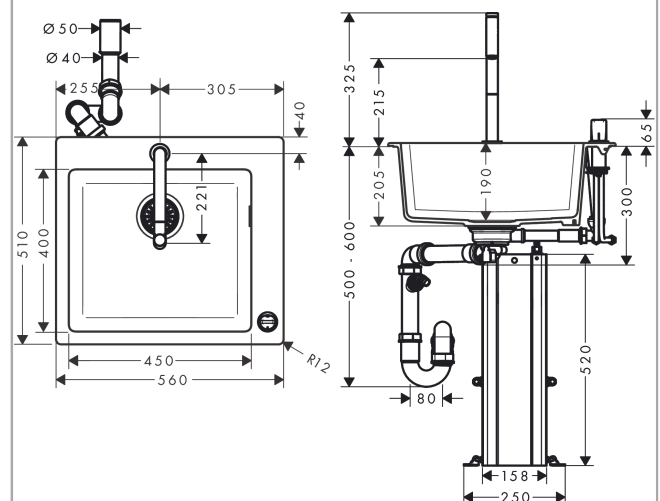

C51

C51-F450-06 Sink combination 450

Surfaces: **chrome** Art. no. : **43217000**

Description

product features

- Consists of: built-in sink, 2-hole single lever kitchen mixer, control unit, hose box, manual waste and overflow set
- Material sink: SilicaTec
- Number of bowls: 1 main bowl
- without drainage
- Tap hole for drilling is predefined (see scale drawing)
- Sink depth: 190 mm
- Cut-out dimensions: 540 x 490 mm
- Cabinet size: 60 cm
- Installation type: topmount
- Position overflow: on the right side of the bowl
- 3/8" hose connections
- Flow rate (at 3 bar) 8 l/min
- ceramic cartridge
- MagFit magnetic shower support
- integrated non-return valve
- Swivel spout 150°
- normal spray
- ComfortZone 200 provides space for greater freedom of movement
- Select button for a comfortable start/stop of the water flow
- for quiet, smooth and protected hose guidance in the cabinet, under the countertop, with extension length up to 76 cm

Article Details

Price excl. VAT

£ 800.00

Technology

Design awards

reddot award 2018
winner

Product image

Scale drawing

C51

C51-F450-06 Sink combination 450

Surfaces: **chrome** Art. no. : **43217000**

Flowchart