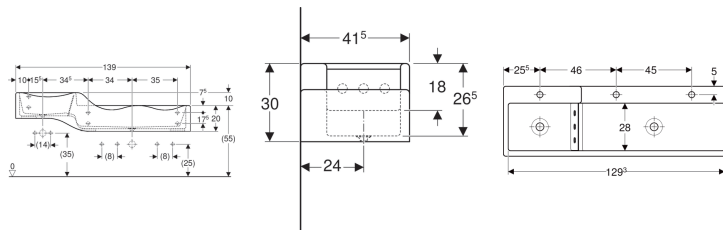

Geberit Bambini play and washspace, for three washbasin taps, lower basin on the right

Example image

Application purposes

- For mounting on mounting brackets
- For children
- For schools, childcare facilities and other educational facilities

Technical data

Product material

Varicor®

Scope of delivery

- Baffle plate made of PMMA

To order additionally

- Geberit Bambini decorative cover, front, for play and washspace, for three washbasin taps, lower basin on the right
- Geberit Bambini decorative cover, side, for play and washspace, lower basin
- Geberit Bambini decorative cover, side, for play and washspace, upper basin
- Geberit set of mounting brackets for play and washspace, for three washbasin taps

Art. no.	Colour / surface	Tap hole	Overflow	B	H	T
430350016	white alpine	centred, left and right	without	139 cm	30 cm	41.5 cm

Accessories

- Geberit waste outlet with free outlet and valve cover
- Geberit P-trap for washbasin, with sleeve, horizontal outlet

- When mounting in rows, a minimum distance of 5 cm between the basins and/or the wall side should be maintained