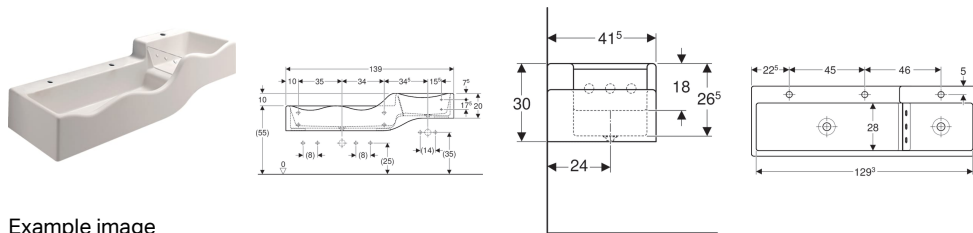

Geberit Bambini play and washspace, for three washbasin taps, lower basin on the left

Example image

Application purposes

- For mounting on mounting brackets
- For children
- For schools, childcare facilities and other educational facilities

Characteristics

- 3 washbasin areas
- 2 outlets
- Small projection

- Wavy rim for easy tap access
- Rounded edges for avoiding injuries
- Antibacterial
- Shockproof
- Scratchproof
- Easy cleaning
- Seamless surface repair

Technical data

Product material

Varicor®

Scope of delivery

- Baffle plate made of PMMA

To order additionally

- Geberit Bambini decorative cover, front, for play and washspace, for three washbasin taps, lower basin on the left
- Geberit Bambini decorative cover, side, for play and washspace, lower basin
- Geberit Bambini decorative cover, side, for play and washspace, upper basin
- Geberit set of mounting brackets for play and washspace, for three washbasin taps

Art. no.	Colour / surface	Tap hole	Overflow	B	H	T
430300016	white alpine	centred, left and right	without	139 cm	30 cm	41.5 cm

Accessories

- Geberit waste outlet with free outlet and valve cover
- Geberit P-trap for washbasin, with sleeve, horizontal outlet