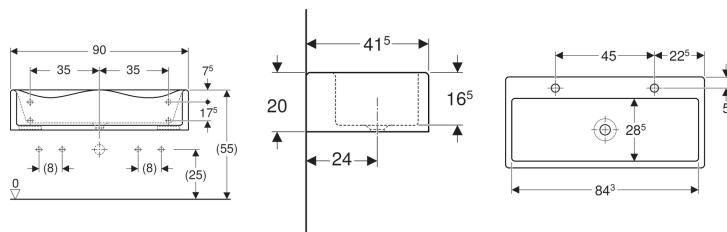

Geberit Bambini play and washspace, for two washbasin taps

Example image

Application purposes

- For mounting on mounting brackets
- For children
- For schools, childcare facilities and other educational facilities

Characteristics

- 2 washbasin areas
- Small projection
- Wavy rim for easy tap access

- Rounded edges for avoiding injuries
- Antibacterial
- Shockproof
- Scratchproof
- Easy cleaning
- Seamless surface repair

Art. no.	Colour / surface	Tap hole	Overflow	B	H	T
430200016	white alpine	left and right	without	90 cm	20 cm	41.5 cm

Accessories

- Geberit P-trap for washbasin, with sleeve, horizontal outlet
- Geberit waste outlet with free outlet and valve cover

- When mounting in rows, a minimum distance of 5 cm between the basins and/or the wall side should be maintained