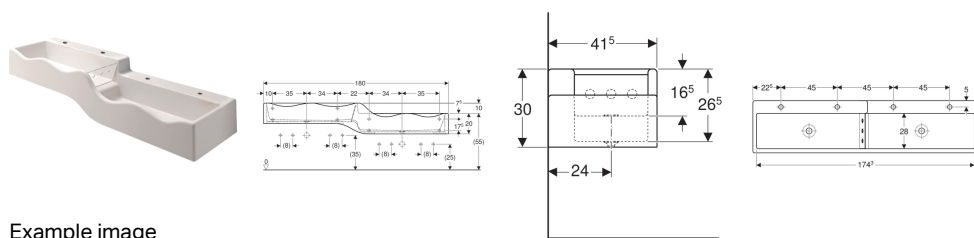

Geberit Bambini play and washspace, for four washbasin taps, lower basin on the right

Example image

Application purposes

- For mounting on mounting brackets
- For children
- For schools, childcare facilities and other educational facilities

Characteristics

- 4 washbasin areas
- 2 outlets
- Small projection

- Wavy rim for easy tap access
- Rounded edges for avoiding injuries
- Antibacterial
- Shockproof
- Scratchproof
- Easy cleaning
- Seamless surface repair

Technical data

Product material

Varicor®

Scope of delivery

- Baffle plate made of PMMA

To order additionally

- Geberit Bambini decorative cover, front, for play and washspace, for four washbasin taps, lower basin on the right
- Geberit Bambini decorative cover, side, for play and washspace, lower basin
- Geberit Bambini decorative cover, side, for play and washspace, upper basin
- Geberit set of mounting brackets for play and washspace, for four washbasin taps

Art. no.	Colour / surface	Tap hole	Overflow	B	H	T
430050016	white alpine	left and right	without	180 cm	30 cm	41.5 cm

Accessories

- Geberit waste outlet with free outlet and valve cover
- Geberit P-trap for washbasin, with sleeve, horizontal outlet