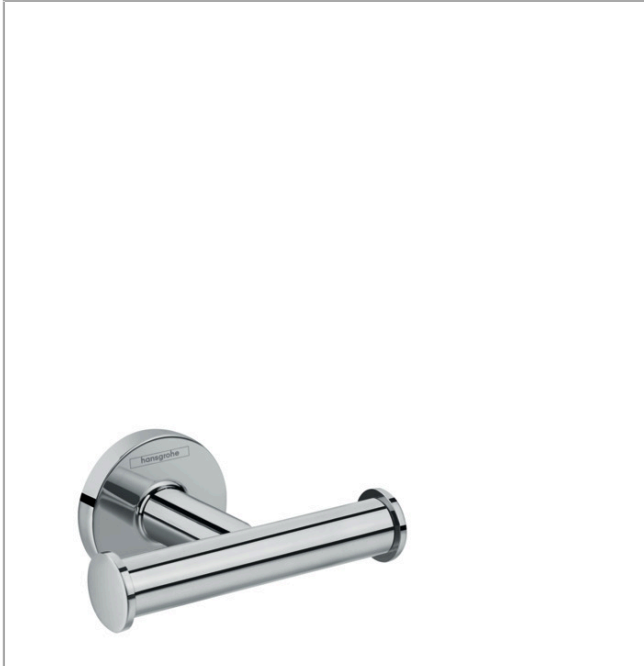

**Logis Universal
Double towel hook**

Surfaces: **chrome** Art. no. : **41725000**

Description

product features

- Material: brass
- wall-mounted
- Material holder: metal

Article Details

Price excl. VAT

£ 16.67

Product image

Scale drawing