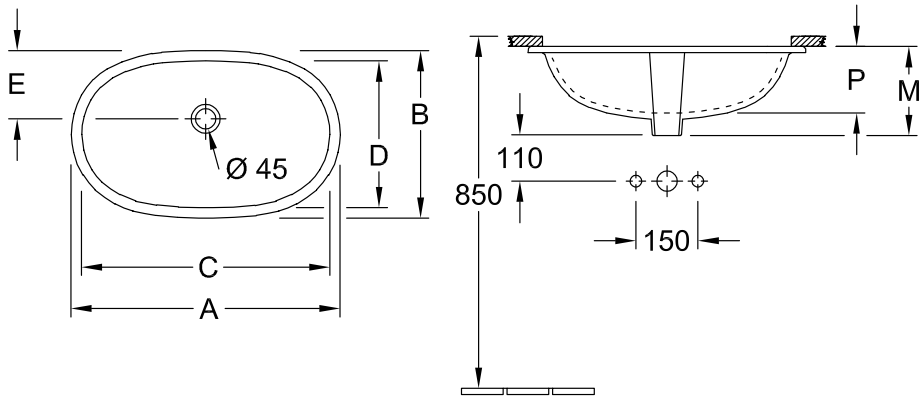

### PRODUCT INFORMATION

Article title	Villeroy & Boch O.novo Undercounter washbasin, 650 x 400 x 208 mm, White Alpin, with overflow, unpolished
Article number	41626001
Assembly / Assembly type	Undercounter
Assembly instructions	the hole for the washbasin can only be cut out using the original washbasin because tolerances of several millimetres are possible, installation possible in natural stone and laminate countertops
Scope of delivery	1x undercounter washbasin 1x fastening set
Depth in mm	400
Width in mm	650
Height in mm	208
Interior depth	160
Collection	O.novo
Product designation	Undercounter washbasin
Material	Sanitary ceramics
surface	glossy
With overflow	Yes
Shape	Oval
Colour designation	White Alpin
Antibacterial surface (with AntiBac)	No
Easy surface cleaning (CeramicPlus)	No
Underside of washbasin	unpolished
Number of bowls	1

# TECHNICAL DRAWINGS

**41626001**

	A	B	C	D	E	M	P
4162 60	650	400	600	350	165	208	160
4162 50	580	370	530	320	145	200	150

**41626001**

**41626001**

	A	B	C	D	E	M	P
4162 60	650	400	600	350	165	208	160
4162 50	580	370	530	320	145	200	150