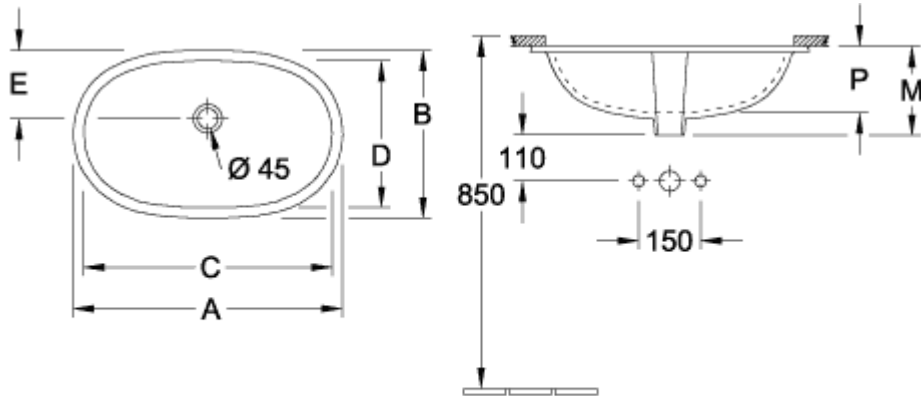

### PRODUCT INFORMATION

Article title	Villeroy & Boch O.novo Undercounter washbasin, 650 x 400 x 208 mm, White Alpin, with overflow, unpolished
Article number	41626001
Assembly / Assembly type	Undercounter
Assembly instructions	the hole for the washbasin can only be cut out using the original washbasin because tolerances of several millimetres are possible, installation possible in natural stone and laminate countertops
Scope of delivery	1x undercounter washbasin 1x fastening set
Depth in mm	400
Width in mm	650
Height in mm	208
Interior depth	160
Collection	O.novo
Product designation	Undercounter washbasin
Material	Sanitary ceramics
surface	glossy
With overflow	Yes
Shape	Oval
Colour designation	White Alpin
Antibacterial surface (with AntiBac)	No
Easy surface cleaning (CeramicPlus)	No
Underside of washbasin	unpolished
Number of bowls	1

# TECHNICAL DRAWINGS

**41626001**

	A	B	C	D	E	M	P
4162 60	650	400	600	350	165	208	160
4162 50	580	370	530	320	145	200	150

**41626001**

**41626001**

	A	B	C	D	E	M	P
4162 60	650	400	600	350	165	208	160
4162 50	580	370	530	320	145	200	150