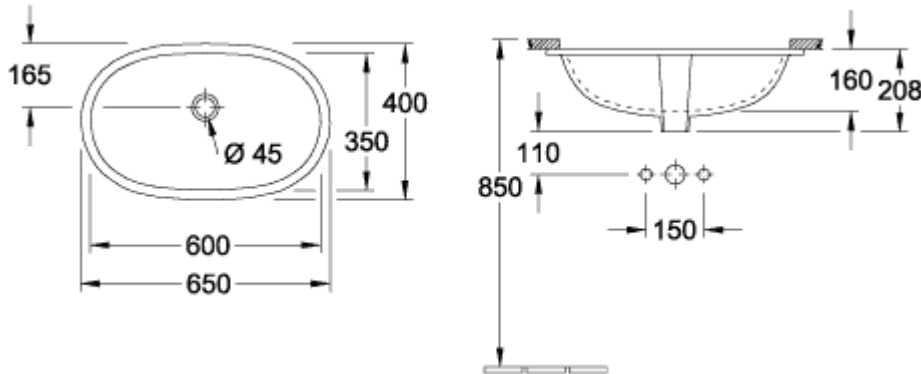

### PRODUCT INFORMATION

Article title	Villeroy & Boch O.novo Undercounter washbasin, 650 x 400 x 208 mm, White Alpin, with overflow, unpolished
Article number	41626001
Assembly / Assembly type	Undercounter
Assembly instructions	the hole for the washbasin can only be cut out using the original washbasin because tolerances of several millimetres are possible, installation possible in natural stone and laminate countertops
Scope of delivery	1x undercounter washbasin 1x fastening set
Depth in mm	400
Width in mm	650
Height in mm	208
Interior depth	160
Collection	O.novo
Product designation	Undercounter washbasin
Material	Sanitary ceramics
surface	glossy
With overflow	Yes
Shape	Oval
Colour designation	White Alpin
Antibacterial surface (with AntiBac)	No
Easy surface cleaning (CeramicPlus)	No
Underside of washbasin	unpolished
Number of bowls	1

# TECHNICAL DRAWINGS

**41626001**

	A	B	C	D	E	M	P
4162 60	650	400	600	350	165	208	160
4162 50	580	370	530	320	145	200	150

**41626001**

**41626001**

	A	B	C	D	E	M	P
4162 60	650	400	600	350	165	208	160
4162 50	580	370	530	320	145	200	150