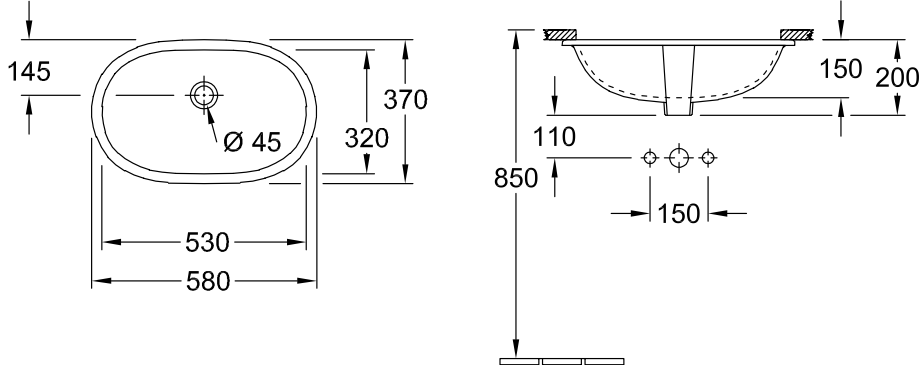

### PRODUCT INFORMATION

Article title	Villeroy & Boch O.novo Undercounter washbasin, 580 x 370 x 200 mm, White Alpin, with overflow, unpolished
Article number	41625001
Assembly / Assembly type	Undercounter
Assembly instructions	the hole for the washbasin can only be cut out using the original washbasin because tolerances of several millimetres are possible, installation possible in natural stone and laminate countertops
Scope of delivery	1x undercounter washbasin 1x fastening set
Depth in mm	370
Width in mm	580
Height in mm	200
Interior depth	150
Collection	O.novo
Product designation	Undercounter washbasin
Material	Sanitary ceramics
surface	glossy
With overflow	Yes
Shape	Oval
Colour designation	White Alpin
Antibacterial surface (with AntiBac)	No
Easy surface cleaning (CeramicPlus)	No
Underside of washbasin	unpolished
Number of bowls	1

# TECHNICAL DRAWINGS

**41625001**

**41625001**

	A	B	C	D	E	M	P
4162 60	650	400	600	350	165	208	160
4162 50	580	370	530	320	145	200	150

**41625001**

**41625001**

	A	B	C	D	E	M	P
4162 60	650	400	600	350	165	208	160
4162 50	580	370	530	320	145	200	150