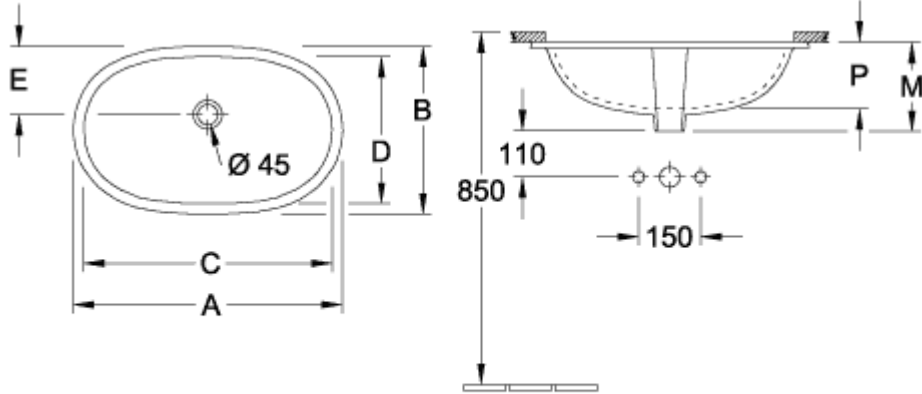

### PRODUCT INFORMATION

Article title	Villeroy & Boch O.novo Undercounter washbasin, 580 x 370 x 200 mm, White Alpin, with overflow, unpolished
Article number	41625001
Assembly / Assembly type	Undercounter
Assembly instructions	the hole for the washbasin can only be cut out using the original washbasin because tolerances of several millimetres are possible, installation possible in natural stone and laminate countertops
Scope of delivery	1x undercounter washbasin 1x fastening set
Depth in mm	370
Width in mm	580
Height in mm	200
Interior depth	150
Collection	O.novo
Product designation	Undercounter washbasin
Material	Sanitary ceramics
surface	glossy
With overflow	Yes
Shape	Oval
Colour designation	White Alpin
Antibacterial surface (with AntiBac)	No
Easy surface cleaning (CeramicPlus)	No
Underside of washbasin	unpolished
Number of bowls	1

# TECHNICAL DRAWINGS

**41625001**

**41625001**

	A	B	C	D	E	M	P
4162 60	650	400	600	350	165	208	160
4162 50	580	370	530	320	145	200	150

**41625001**

**41625001**

	A	B	C	D	E	M	P
4162 60	650	400	600	350	165	208	160
4162 50	580	370	530	320	145	200	150