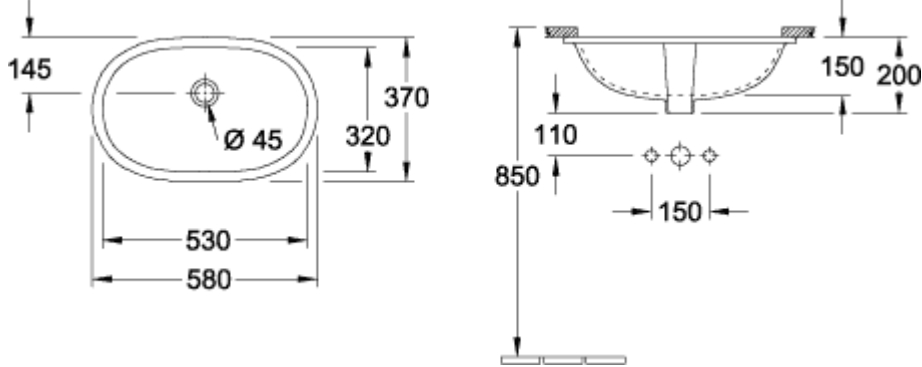

### PRODUCT INFORMATION

Article title	Villeroy & Boch O.novo Undercounter washbasin, 580 x 370 x 200 mm, White Alpin, with overflow, unpolished
Article number	41625001
Assembly / Assembly type	Undercounter
Assembly instructions	the hole for the washbasin can only be cut out using the original washbasin because tolerances of several millimetres are possible, installation possible in natural stone and laminate countertops
Scope of delivery	1x undercounter washbasin 1x fastening set
Depth in mm	370
Width in mm	580
Height in mm	200
Interior depth	150
Collection	O.novo
Product designation	Undercounter washbasin
Material	Sanitary ceramics
surface	glossy
With overflow	Yes
Shape	Oval
Colour designation	White Alpin
Antibacterial surface (with AntiBac)	No
Easy surface cleaning (CeramicPlus)	No
Underside of washbasin	unpolished
Number of bowls	1

# TECHNICAL DRAWINGS

**41625001**

**41625001**

	A	B	C	D	E	M	P
4162 60	650	400	600	350	165	208	160
4162 50	580	370	530	320	145	200	150

**41625001**

**41625001**

	A	B	C	D	E	M	P
4162 60	650	400	600	350	165	208	160
4162 50	580	370	530	320	145	200	150