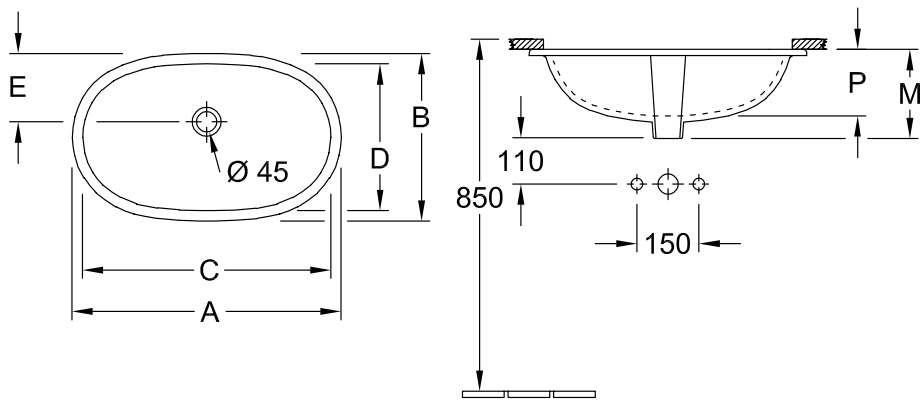

### PRODUCT INFORMATION

Article title	Villeroy & Boch O.novo Undercounter washbasin, 580 x 370 x 200 mm, White Alpin, with overflow, unpolished
Article number	41625001
Assembly / Assembly type	Undercounter
Assembly instructions	the hole for the washbasin can only be cut out using the original washbasin because tolerances of several millimetres are possible, installation possible in natural stone and laminate countertops
Scope of delivery	1x undercounter washbasin 1x fastening set
Depth in mm	370
Width in mm	580
Height in mm	200
Interior depth	150
Collection	O.novo
Product designation	Undercounter washbasin
Material	Sanitary ceramics
surface	glossy
With overflow	Yes
Shape	Oval
Colour designation	White Alpin
Antibacterial surface (with AntiBac)	No
Easy surface cleaning (CeramicPlus)	No
Underside of washbasin	unpolished
Number of bowls	1

# TECHNICAL DRAWINGS

**41625001**

**41625001**

	A	B	C	D	E	M	P
4162 60	650	400	600	350	165	208	160
4162 50	580	370	530	320	145	200	150

**41625001**

**41625001**

	A	B	C	D	E	M	P
4162 60	650	400	600	350	165	208	160
4162 50	580	370	530	320	145	200	150