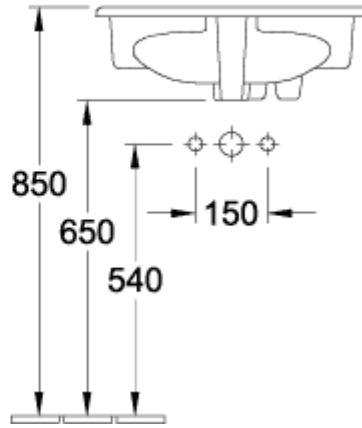

O.NOVO BUILT-IN WASHBASIN OVAL

PRODUCT INFORMATION

Article title	Villeroy & Boch O.novo Built-in washbasin, 560 x 405 x 200 mm, White Alpin, with overflow, unpolished
Article number	41615601
Assembly / Assembly type	Installation
Scope of delivery	1 x built-in washbasin 1 x cut-out template
Depth in mm	405
Width in mm	560
Height in mm	200
Interior depth	150
Collection	O.novo
Product designation	Built-in washbasin
Suitable for	3-hole mixer
Material	Sanitary ceramics
surface	glossy
With overflow	Yes
Shape	Oval
Colour designation	White Alpin
Antibacterial surface (with AntiBac)	No
Easy surface cleaning (CeramicPlus)	No
Number of tap holes punched through	1
Number of tap holes pre-drilled	2
Underside of washbasin	unpolished
Number of bowls	1

TECHNICAL DRAWINGS

41615601

41615601