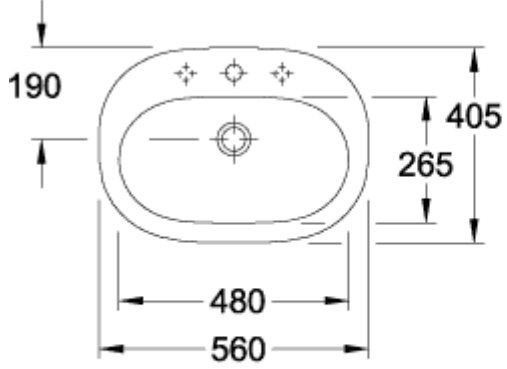

O.NOVO BUILT-IN WASHBASIN OVAL

PRODUCT INFORMATION

Article title	Villeroy & Boch O.novo Built-in washbasin, 560 x 405 x 200 mm, White Alpin, with overflow, unpolished
Article number	41615601
Assembly / Assembly type	Installation
Scope of delivery	1 x built-in washbasin 1 x cut-out template
Depth in mm	405
Width in mm	560
Height in mm	200
Interior depth	150
Collection	O.novo
Product designation	Built-in washbasin
Suitable for	3-hole mixer
Material	Sanitary ceramics
surface	glossy
With overflow	Yes
Shape	Oval
Colour designation	White Alpin
Antibacterial surface (with AntiBac)	No
Easy surface cleaning (CeramicPlus)	No
Number of tap holes punched through	1
Number of tap holes pre-drilled	2
Underside of washbasin	unpolished
Number of bowls	1

TECHNICAL DRAWINGS

41615601

41615601