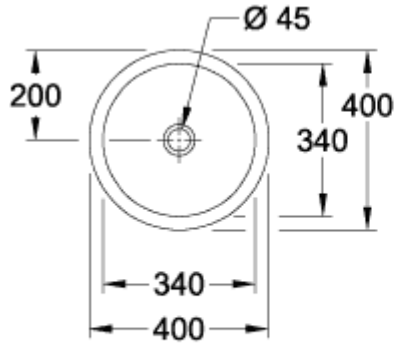

ARCHITECTURA SURFACE-MOUNTED WASHBASIN ROUND

PRODUCT INFORMATION

Article title	Villeroy & Boch Architectura Surface-mounted washbasin, 400 x 400 x 170 mm, White Alpin, with overflow, unpolished
Article number	41254001
Assembly / Assembly type	Surface-mounted
Scope of delivery	1x surface-mounted washbasin 1x fastening set 1 x cut-out template
Depth in mm	400
Width in mm	400
Height in mm	170
Interior depth	125
Diameter in mm	400
Collection	Architectura
Product designation	Surface-mounted washbasin
Suitable for	Wall-mounted tap fittings, Tap fitting with raised base
Material	Sanitary ceramics
surface	glossy
With overflow	Yes
Design Awards	<ul style="list-style-type: none"> • Iconic Awards 2014 • Universal Design Consumer Favorite 2014 • Universal Design Award 2014
Shape	Round
Colour designation	White Alpin
Antibacterial surface (with AntiBac)	No
Easy surface cleaning (CeramicPlus)	No
Underside of washbasin	unpolished
Number of bowls	1

TECHNICAL DRAWINGS

41254001

41254001