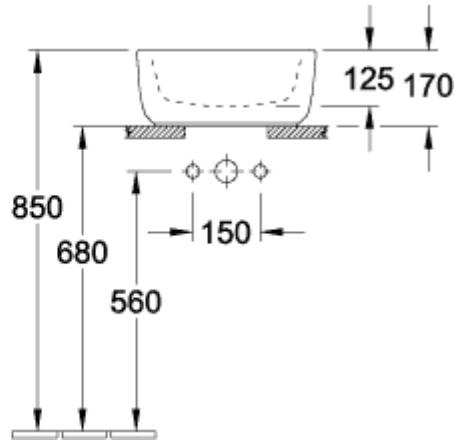

ARCHITECTURA SURFACE-MOUNTED WASHBASIN ROUND

PRODUCT INFORMATION

Article title	Villeroy & Boch Architectura Surface-mounted washbasin, 400 x 400 x 170 mm, White Alpin, with overflow, unpolished
Article number	41254001
Assembly / Assembly type	Surface-mounted
Scope of delivery	1x surface-mounted washbasin 1x fastening set 1 x cut-out template
Depth in mm	400
Width in mm	400
Height in mm	170
Interior depth	125
Diameter in mm	400
Collection	Architectura
Product designation	Surface-mounted washbasin
Suitable for	Wall-mounted tap fittings, Tap fitting with raised base
Material	Sanitary ceramics
surface	glossy
With overflow	Yes
Design Awards	<ul style="list-style-type: none"> • Iconic Awards 2014 • Universal Design Consumer Favorite 2014 • Universal Design Award 2014
Shape	Round
Colour designation	White Alpin
Antibacterial surface (with AntiBac)	No
Easy surface cleaning (CeramicPlus)	No
Underside of washbasin	unpolished
Number of bowls	1

TECHNICAL DRAWINGS

41254001

41254001