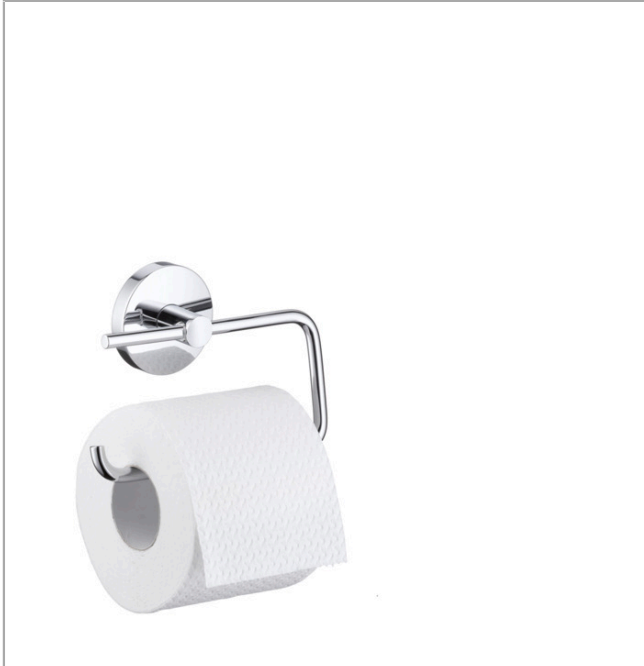

Logis

Toilet roll holder without cover

Surfaces: **chrome** Art. no. : **40526000**

Description

product features

- Material: brass
- wall-mounted
- Material holder: metal

Article Details

Price excl. VAT

£ 62.50

Product image

Scale drawing