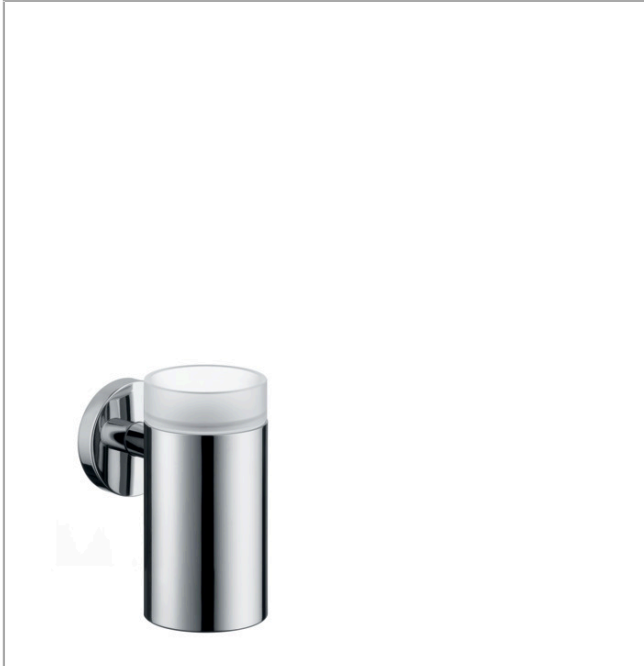

Logis

Toothbrush tumbler

Surfaces: **chrome** Art. no. : **40518000**

Description

product features

- Material: brass, crystal glass
- wall-mounted
- Material holder: metal

Article Details

Price excl. VAT

£ 77.50

Product image

Scale drawing