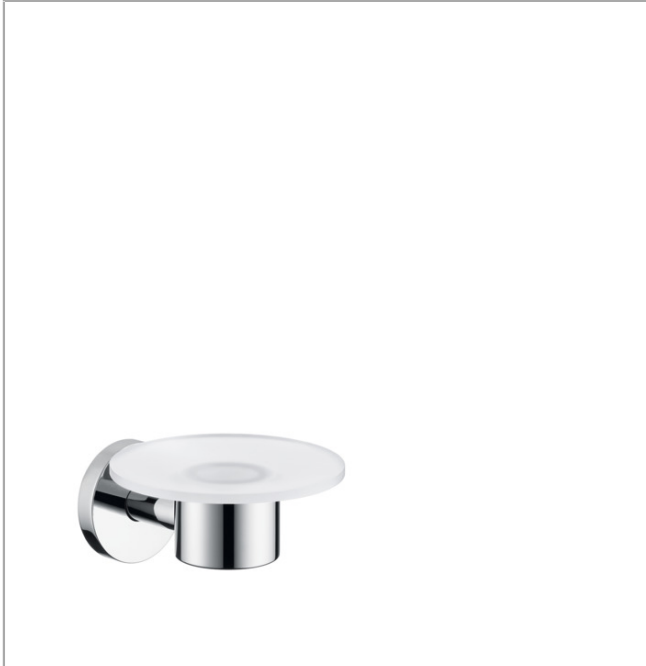

Logis
Soap dish
 Surfaces: **brushed nickel** Art. no. : **40515820**

Description

product features

- Material: brass, crystal glass
- wall-mounted
- Material holder: metal

Article Details

Price excl. VAT £ 116.30

Product image

Scale drawing