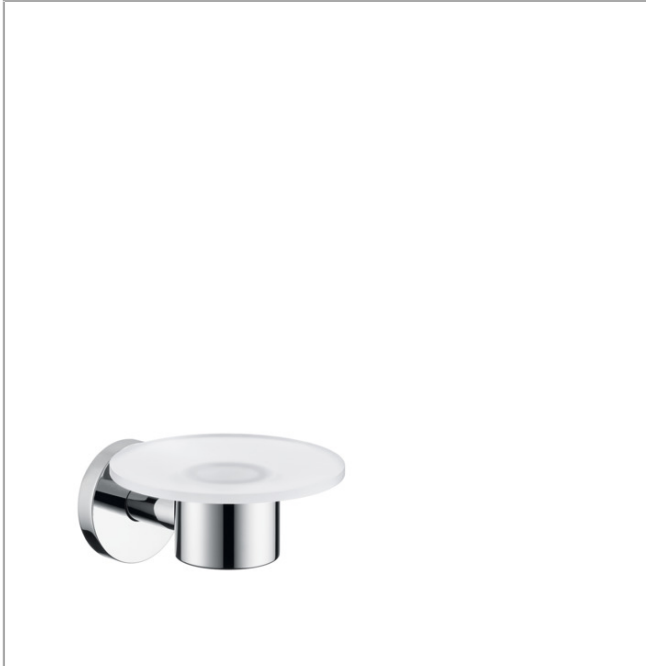

Logis

Soap dish

Surfaces: **chrome** Art. no. : **40515000**

Description

product features

- Material: brass, crystal glass
- wall-mounted
- Material holder: metal

Article Details

Price excl. VAT

£ 77.50

Product image