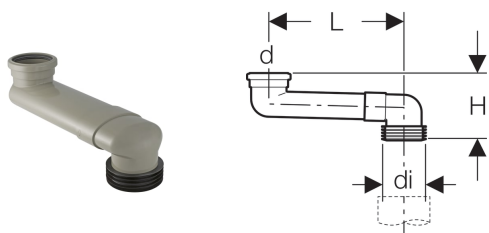

Geberit PVC S-bend

Application purposes

- For transition of wall-hung WCs to prewall installation

Scope of delivery

- Lip seal made of EPDM
- Adhesive
- Sleeve made of EPDM

Technical data

Material | PVC

Art. no.	Surface / colour	DN	d, ø	di, ø	H	L
388.350.29.1	grey	90	90 mm	100-105.6 mm	16.7 cm	14.5-34.5 cm

- This product is supplied with the Tangit PVC-U special adhesive. This consumable contains classified hazardous substances. Information, instructions and measures for handling hazardous substances safely can be found in the appendix or at www.geberit.com.