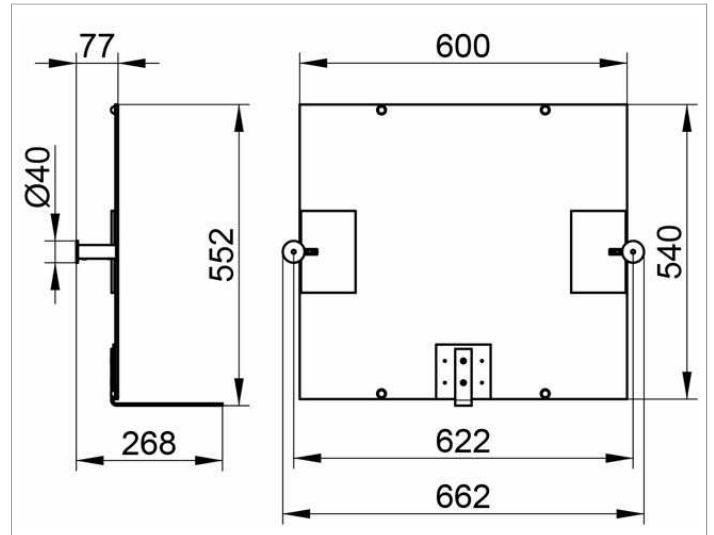

**Plan Care**

34986172000 Tilttable mirror

**PRODUCT**

**DRAWING**

**PRODUCT ATTRIBUTES**

also suitable for installation with wall offset,  
pivoting up to 15 degrees

**SURFACE**

aluminium finish

**DIMENSION**

600 x 540 mm

**SPECIFICATIONS**

KEUCO PLAN tilt mirror 34986172000  
aluminium finish  
also suitable for wall installation  
width: 600mm height: 540 mm  
choice of handle or grip for mounting  
incl. corrosion-free mounting material