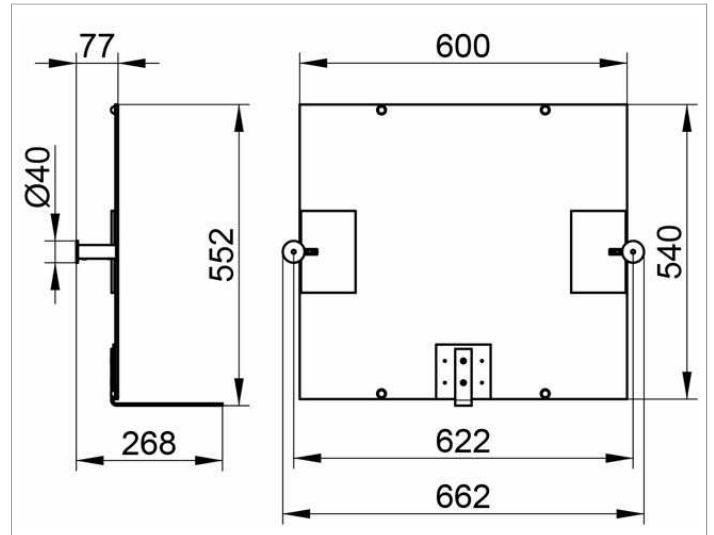

**Plan Care**

**34986012000 Tilttable mirror**

**PRODUCT**

**DRAWING**

**PRODUCT ATTRIBUTES**

also suitable for installation with wall offset,  
pivoting up to 15 degrees

**SURFACE**

chrome-plated

**DIMENSION**

600 x 540 mm

**SPECIFICATIONS**

KEUCO PLAN tilt mirror 34986012000  
chrome plated  
also suitable for wall installation  
width: 600mm height: 540mm  
choice of handle or grip for mounting  
incl. corrosion-free mounting material