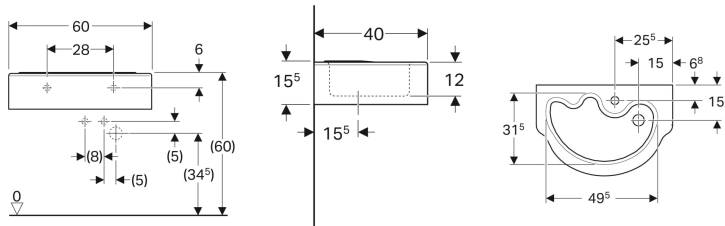

Geberit Bambini washbasin for children

Example image

- Can be combined with half pedestal

Application purposes

- For children

Characteristics

- Asymmetrical

Technical data

Product material | Vitreous china

Art. no.	Colour / surface	Tap hole	Overflow	B	H	T
326060000	white	centred	without	60 cm	15.5 cm	40 cm

Accessories

- Geberit waste outlet with free outlet and valve cover