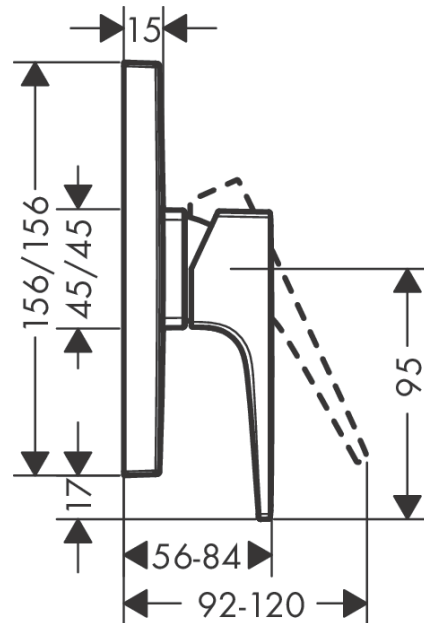

#### product features

- designed to run 1 function
- Connection type: basic set
- Flow rate (at 3 bar): 29.3 l/min
- ceramic cartridge
- Min. operating pressure: 1 bar
- Max. operating pressure: 10 bar
- Maximum temperature can be adjusted on installation

### Product image

### Scale drawing