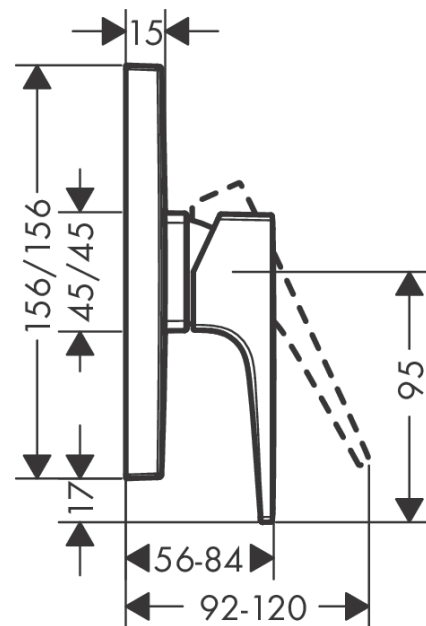

Metropol

Single lever manual shower mixer for concealed installation with lever handle

Surfaces: **matt white** Art. no. : **32565700**

Description

product features

- designed to run 1 function
- Connection type: basic set
- Flow rate (at 3 bar): 29.3 l/min
- ceramic cartridge
- Min. operating pressure: 1 bar
- Max. operating pressure: 10 bar
- Maximum temperature can be adjusted on installation

Article Details

Price excl. VAT

£ 320.80

Product image

Scale drawing

Flowchart