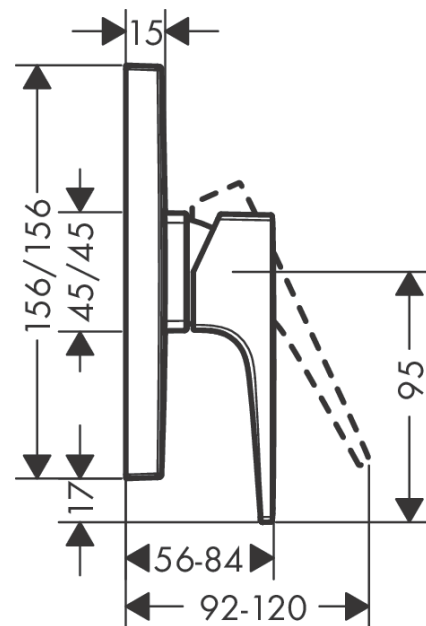

Metropol

Single lever manual shower mixer for concealed installation with lever handle

Surfaces: **matt black** Art. no. : **32565670**

Description

product features

- designed to run 1 function
- Connection type: basic set
- Flow rate (at 3 bar): 29.3 l/min
- ceramic cartridge
- Min. operating pressure: 1 bar
- Max. operating pressure: 10 bar
- Maximum temperature can be adjusted on installation

Article Details

Price excl. VAT

£ 320.80

Product image

Scale drawing

Flowchart