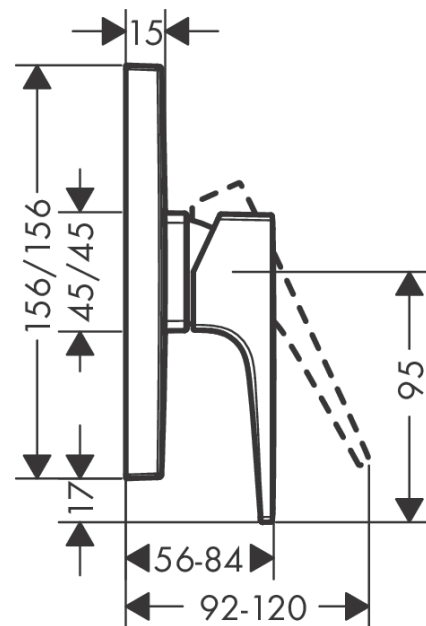

Metropol

Single lever manual shower mixer for concealed installation with lever handle

Surfaces: **brushed black chrome** Art. no. : **32565340**

Description

product features

- designed to run 1 function
- Connection type: basic set
- Flow rate (at 3 bar): 29.3 l/min
- ceramic cartridge
- Min. operating pressure: 1 bar
- Max. operating pressure: 10 bar
- Maximum temperature can be adjusted on installation

Article Details

Price excl. VAT

£ 343.80

Product image

Scale drawing

Flowchart