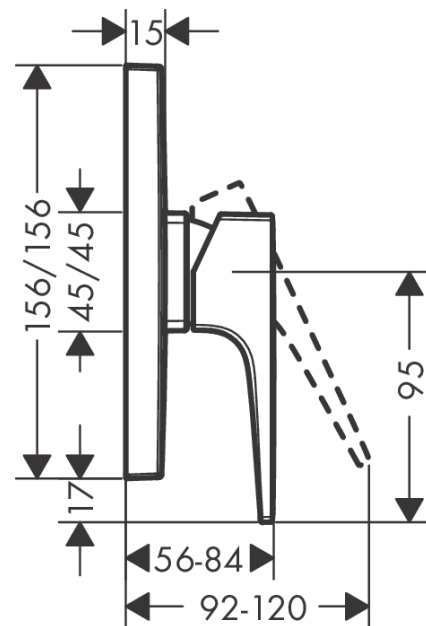

Metropol

Single lever manual shower mixer for concealed installation with lever handle

Surfaces: **brushed bronze** Art. no. : **32565140**

Description

product features

- designed to run 1 function
- Connection type: basic set
- Flow rate (at 3 bar): 29.3 l/min
- ceramic cartridge
- Min. operating pressure: 1 bar
- Max. operating pressure: 10 bar
- Maximum temperature can be adjusted on installation

Article Details

Price excl. VAT

£ 343.80

Product image

Scale drawing

Flowchart