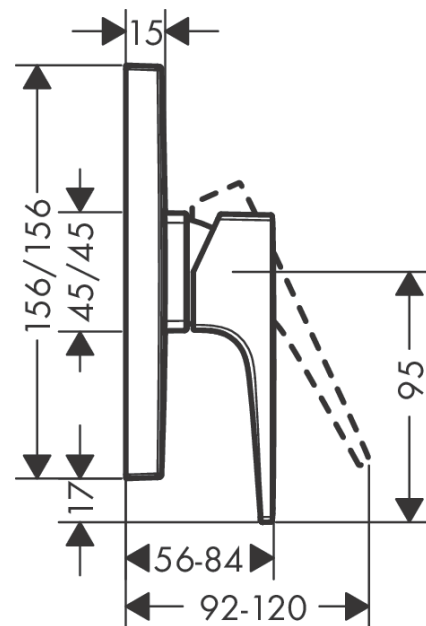

Metropol

Single lever manual shower mixer for concealed installation with lever handle

Surfaces: **chrome** Art. no. : **32565000**

Description

product features

- designed to run 1 function
- Connection type: basic set
- Flow rate (at 3 bar): 29.3 l/min
- ceramic cartridge
- Min. operating pressure: 1 bar
- Max. operating pressure: 10 bar
- Maximum temperature can be adjusted on installation

Article Details

Price excl. VAT

£ 229.17

Product image

Scale drawing

Flowchart