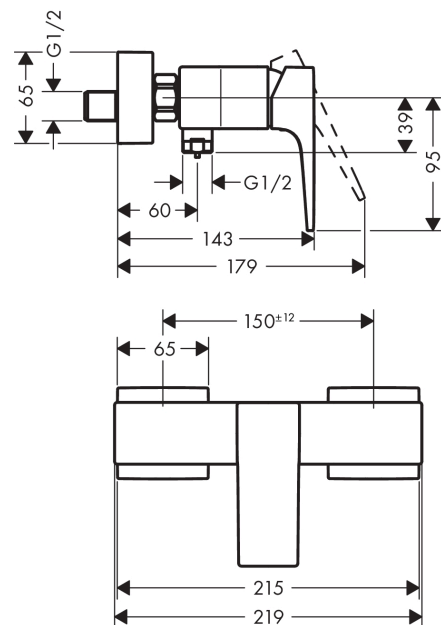

Scale drawing