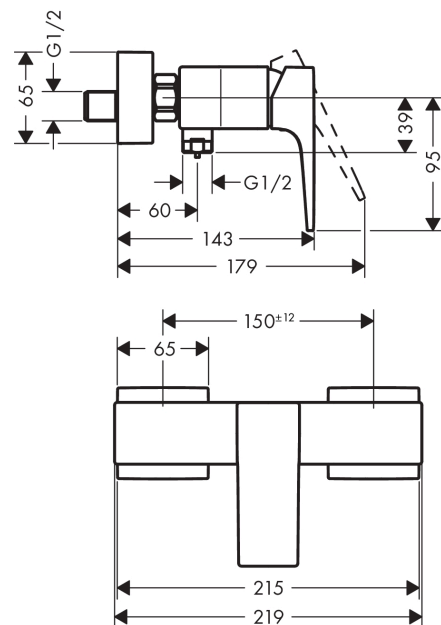

#### product features

- Connection type: S connections
- Centre distance: 150 mm ± 12 mm
- Flow rate (at 3 bar): 22 l/min
- ceramic cartridge
- Min. operating pressure: 1 bar
- Max. operating pressure: 10 bar
- Maximum temperature can be adjusted on installation
- non-return valve
- hose connection 1/2"
- WRAS 1805328
- WRAS 1805328
- WRAS 1805328
- Kiwa UK 1805706

### Scale drawing