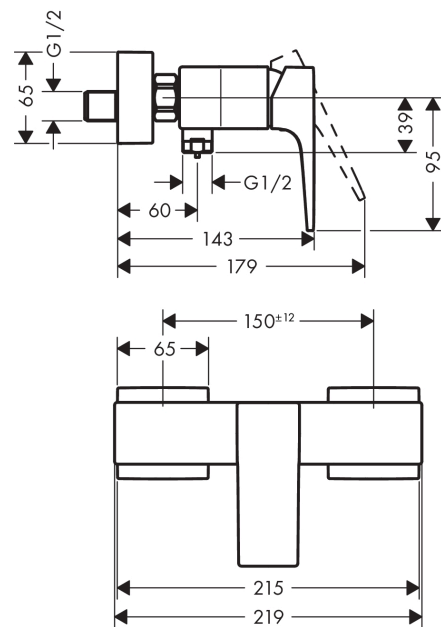

#### product features

- Connection type: S connections
- Centre distance: 150 mm ± 12 mm
- Flow rate (at 3 bar): 22 l/min
- ceramic cartridge
- Min. operating pressure: 1 bar
- Max. operating pressure: 10 bar
- Maximum temperature can be adjusted on installation
- non-return valve
- hose connection 1/2"
- WRAS 1805328
- WRAS 1805328
- WRAS 1805328
- Kiwa UK 1805706

### Scale drawing