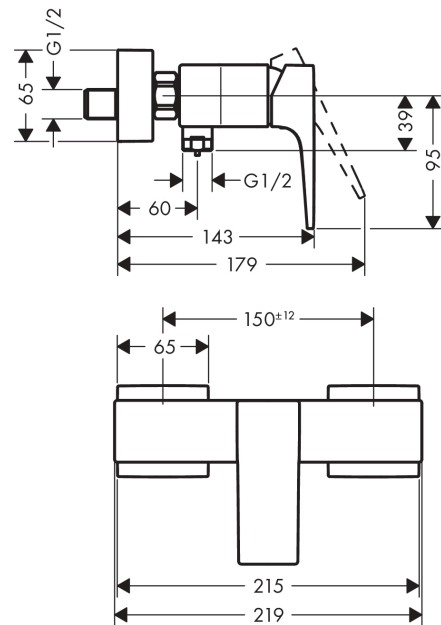

Scale drawing