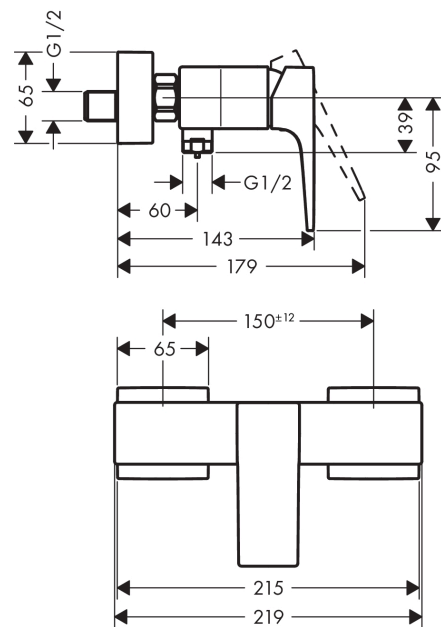

#### product features

- Connection type: S connections
- Centre distance: 150 mm ± 12 mm
- Flow rate (at 3 bar): 22 l/min
- ceramic cartridge
- Min. operating pressure: 1 bar
- Max. operating pressure: 10 bar
- Maximum temperature can be adjusted on installation
- non-return valve
- hose connection 1/2"
- WRAS 1805328
- WRAS 1805328
- WRAS 1805328
- Kiwa UK 1805706

### Scale drawing

**Metropol**  
**Single lever manual shower mixer for exposed installation with lever handle**  
 Surfaces: **brushed bronze** Art. no. : **32560140**