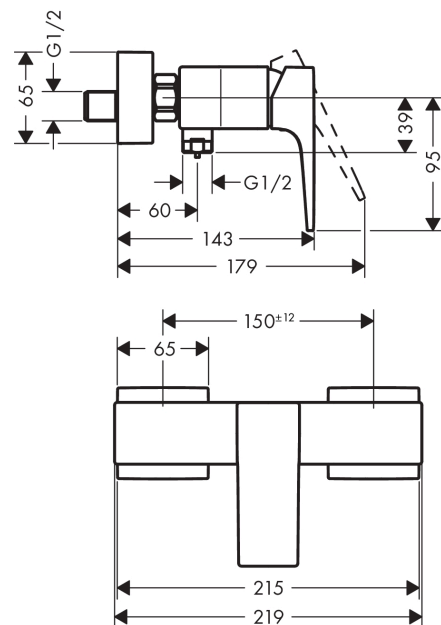

Metropol

Single lever manual shower mixer for exposed installation with lever handle

Surfaces: **chrome** Art. no. : **32560000**

Description

product features

- Connection type: S connections
- Centre distance: 150 mm ± 12 mm
- Flow rate (at 3 bar): 22 l/min
- ceramic cartridge
- Min. operating pressure: 1 bar
- Max. operating pressure: 10 bar
- Maximum temperature can be adjusted on installation
- non-return valve
- hose connection 1/2"
- WRAS 1805328
- WRAS 1805328
- WRAS 1805328
- Kiwa UK 1805706

Article Details

Price excl. VAT

£ 245.83

Certificates

kiwa

Product image

Scale drawing

Metropol
Single lever manual shower mixer for exposed installation with lever handle
 Surfaces: **chrome** Art. no. : **32560000**