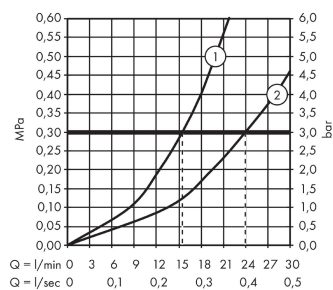

Metropol

4-hole rim-mounted bath mixer with lever handle and Secuflex

Surfaces: **chrome** Art. no. : **32552000**

Description

product features

- Consists of: 4-hole rim-mounted bath mixer, hand shower, shower holder
- spout 197 mm long
- designed to run 2 outlets
- Connection type: basic set
- Spray type mixer: normal spray
- Spray type hand shower: Rain, RainAir, Whirl
- Maximum pull-out length of hand shower: 1.10 m
- Flow rate (at 3 bar): 22 l/min
- ceramic shut-off cartridges hot/cold 90°
- Min. operating pressure: 1 bar
- Max. operating pressure: 10 bar
- Noise class: I

Article Details

Price excl. VAT

£ 708.33

Technology

Product image

Scale drawing

Flowchart

- ① Hand shower
- ② Bath spout