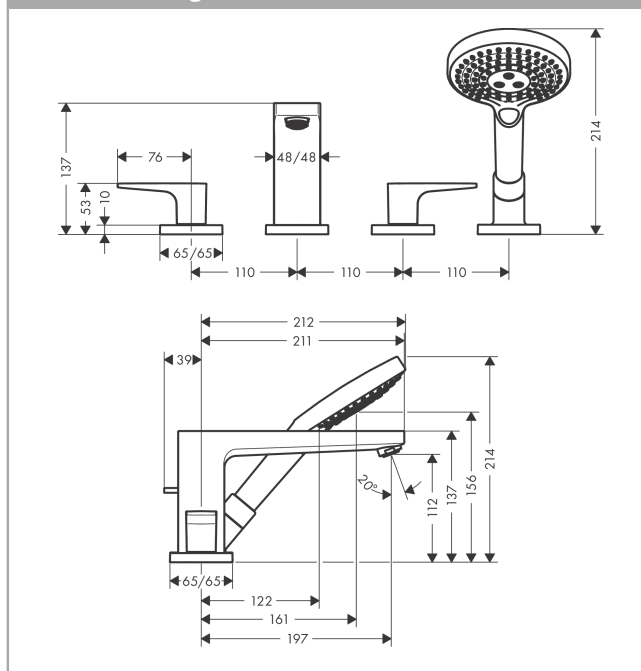

Metropol

4-hole rim-mounted bath mixer with lever handle and Secuflex

Surfaces: **chrome** Art. no. : **32552000**

Description

product features

- Consists of: 4-hole rim-mounted bath mixer, hand shower, shower holder
- spout 197 mm long
- designed to run 2 outlets
- Connection type: basic set
- Spray type mixer: normal spray
- Spray type hand shower: Rain, RainAir, Whirl
- Maximum pull-out length of hand shower: 1.10 m
- Flow rate (at 3 bar): 22 l/min
- ceramic shut-off cartridges hot/cold 90°
- Min. operating pressure: 1 bar
- Max. operating pressure: 10 bar
- Noise class: I

Article Details

Price excl. VAT

£ 708.33

Technology

Product image

Scale drawing

Flowchart

- ① Hand shower
- ② Bath spout