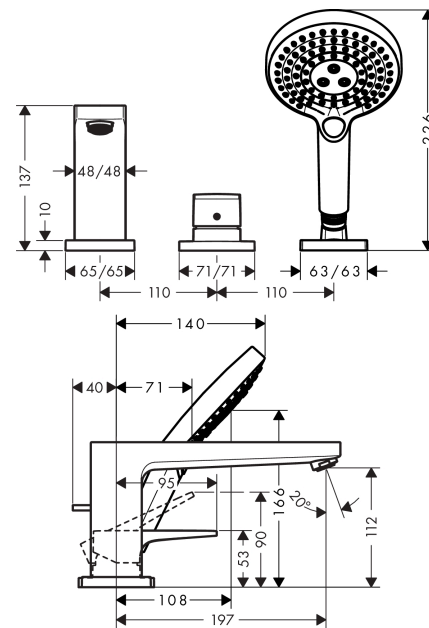

Metropol
3-hole rim-mounted single lever bath mixer with lever handle
 Surfaces: **chrome** Art. no. : **32551000**

Description

product features

- Consists of: 3-hole rim-mounted single lever bath mixer, hand shower, shower holder
- spout 197 mm long
- designed to run 2 outlets
- Connection type: basic set
- Spray type mixer: normal spray
- Spray type hand shower: Rain, RainAir, Whirl
- Maximum pull-out length of hand shower: 1.60 m
- Flow rate (at 3 bar): 22 l/min
- ceramic valves hot / cold 180°
- Min. operating pressure: 1 bar
- Max. operating pressure: 10 bar
- Maximum temperature can be adjusted on installation

Article Details

Price excl. VAT

£ 529.17

Technology

Product image

Scale drawing

Metropol
3-hole rim-mounted single lever bath mixer with lever handle
 Surfaces: **chrome** Art. no. : **32551000**

Flowchart