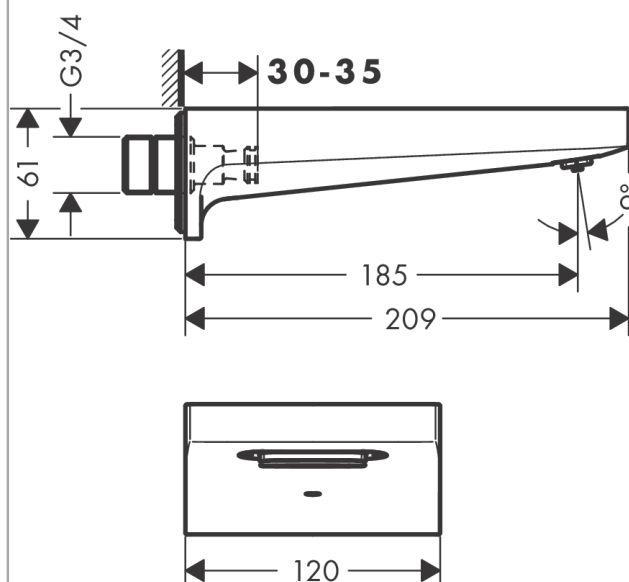

Metropol
Bath spout 185 mm
 Surfaces: **polished gold-optic** Art. no. : **32543990**

Description

product features

- exposed design allows easy installation, all working parts are outside of the wall
- spout 185 mm long
- wall-mounted
- Flow rate (at 3 bar): 28 l/min at 3 bar
- wide flood jet
- WRAS 1910331
- WRAS 1910331
- Kiwa UK 1910732

Article Details

Price excl. VAT £ 518.70

Technology

Certificates

Product image

Scale drawing

Flowchart

The consumption was measured in combination with the appropriate fittings (thermostat/mixer/ in-wall valve) to reflect actual application in practice.