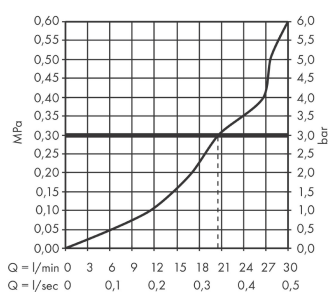

Metropol
Bath spout 185 mm
 Surfaces: **polished gold-optic** Art. no. : **32543990**

Description

product features

- exposed design allows easy installation, all working parts are outside of the wall
- spout 185 mm long
- wall-mounted
- Flow rate (at 3 bar): 28 l/min at 3 bar
- wide flood jet
- WRAS 1910331
- WRAS 1910331
- Kiwa UK 1910732

Article Details

Price excl. VAT £ 518.70

Technology

Certificates

Product image

Scale drawing

Flowchart

The consumption was measured in combination with the appropriate fittings (thermostat/mixer/ in-wall valve) to reflect actual application in practice.